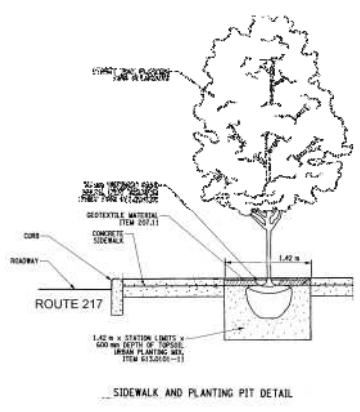

PERFORMANCE SPACE

Urban park designs by Norman Minzt

DOT detail for Main St. site frontage tree planting