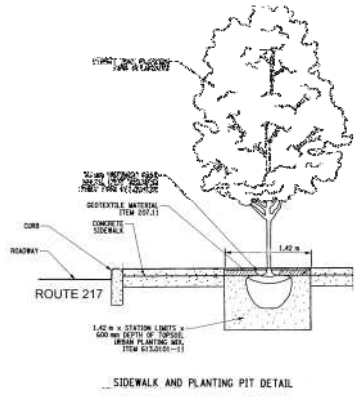

PERFORMANCE SPACE

Urban park designs by Norman Minzt

DOT detail for Main St. site frontage tree planting